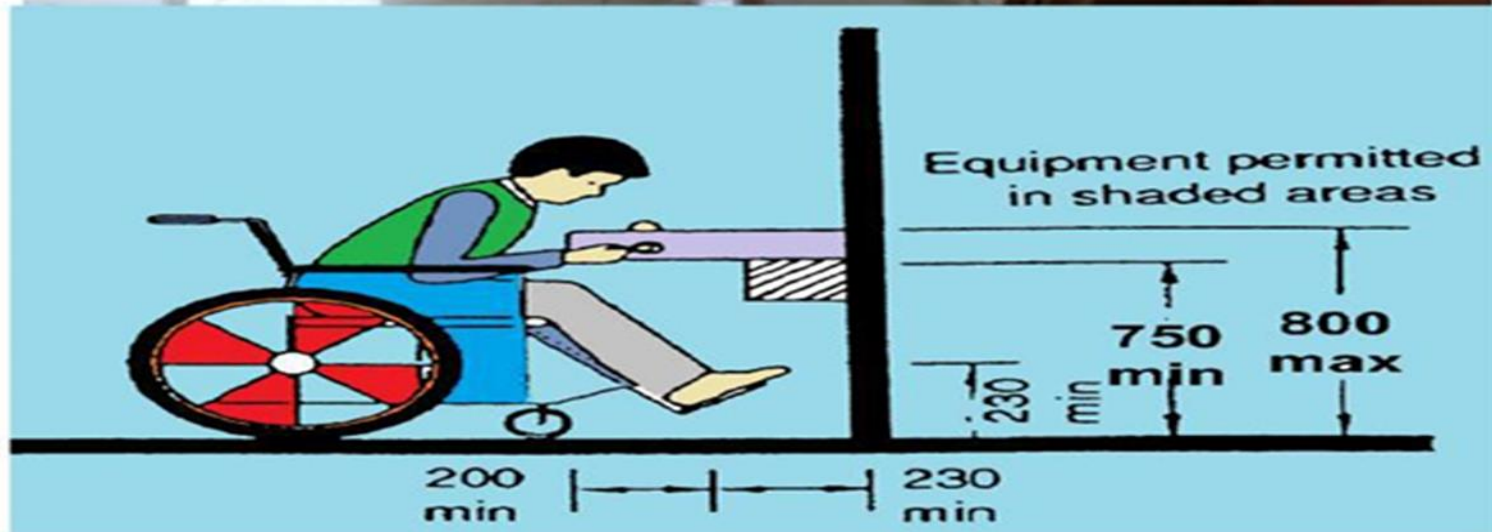

Dropped Kerb

Dropped Kerb: It is like a small ramp built on a footpath or pavement to accommodate the change in level.

Accessibility Toilet

Accessibility Toilet

Continue ...

Common drinking area (water closet)