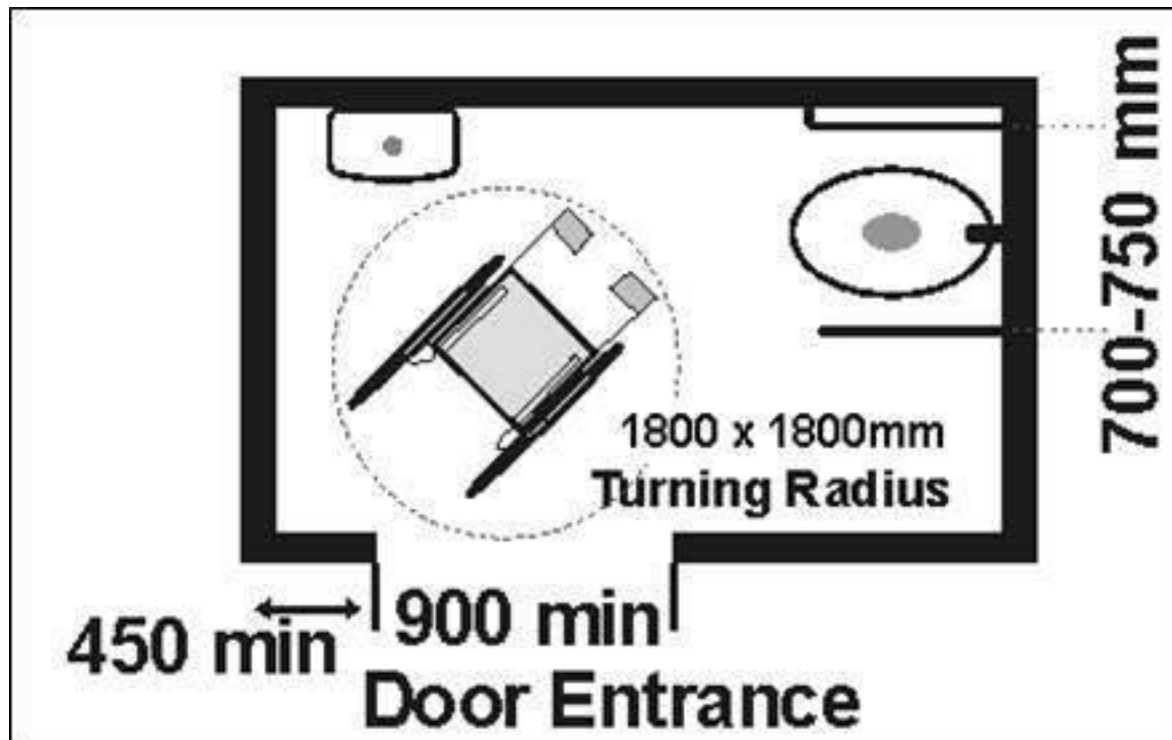

Accessible Route

Directional Tile/Block: A parallel raised bars for guiding the users along an intended safe path.

Continue ...

Continue ...

hand rail 900mm

Hand rail 750mm

contrast colour at
stair edges

Hazard / warning
tile block

Warning Blocks at Landing

Placement of Warning Blocks for Steps

Maneuvering Space

The minimum area needed for a wheelchair user to move in to or out of a place, or along a pathway.

Wheelchair maneuvering space in toilet