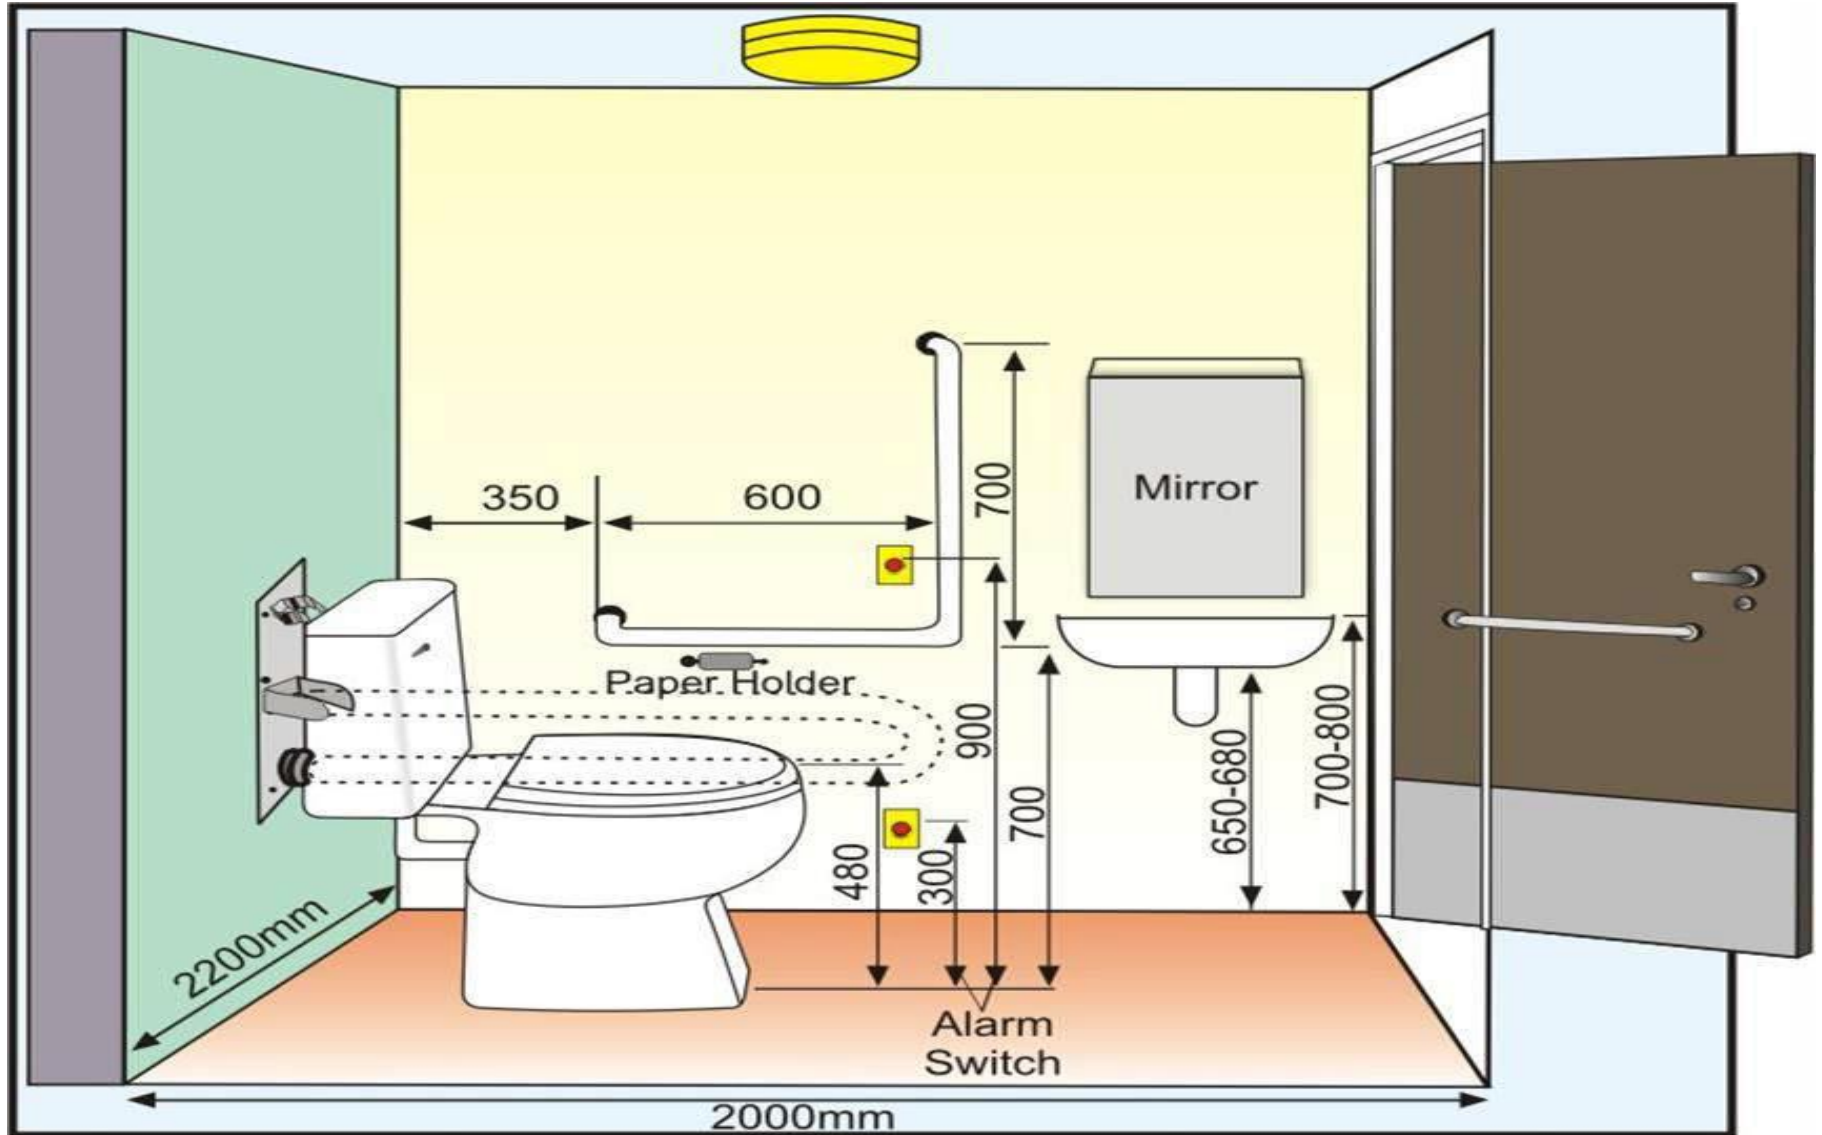

Warning Blocks at Landing

Placement of Warning Blocks for Steps

Maneuvering Space

The minimum area needed for a wheelchair user to move in to or out of a place, or along a pathway.

Wheelchair maneuvering space in toilet

Dropped Kerb

Dropped Kerb: It is like a small ramp built on a footpath or pavement to accommodate the change in level.

Accessibility Toilet

Accessibility Toilet

Continue ...

Common drinking area (water closet)

Continue ...

Continue...

 Ramp			
Ramp	Telephone	Lift	Parking

		 Braille
Facility for Vision Impaired	Access to Low Vision	Braille Symbol

Continue ...

Continue ...

Continue ...

Signage of accessible toilets