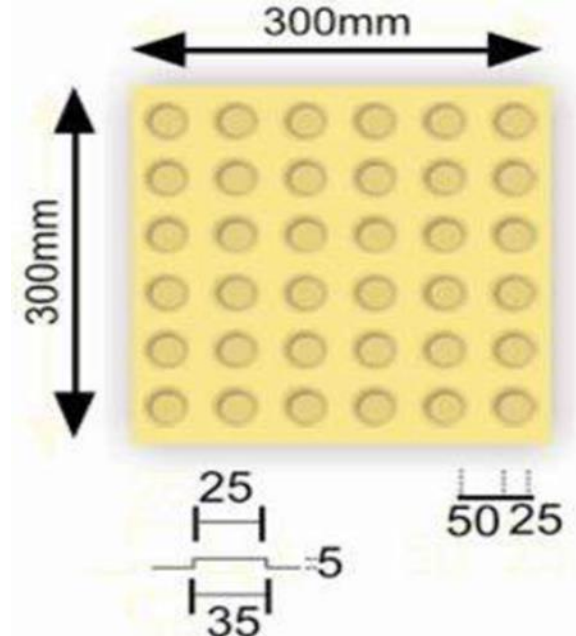

Handrail: A metallic or wooden rail serving as a support or guard at the side of stairway, Platform, corridor etc.

Accessible Route

A continuous, unobstructed path connecting all accessible elements and spaces of a building or facility.

Accessible Route

Directional Tile/Block: A parallel raised bars for guiding the users along an intended safe path.

Continue ...

Continue ...

hand rail 900mm

Hand rail 750mm

contrast colour at
stair edges

Hazard / warning
tile block