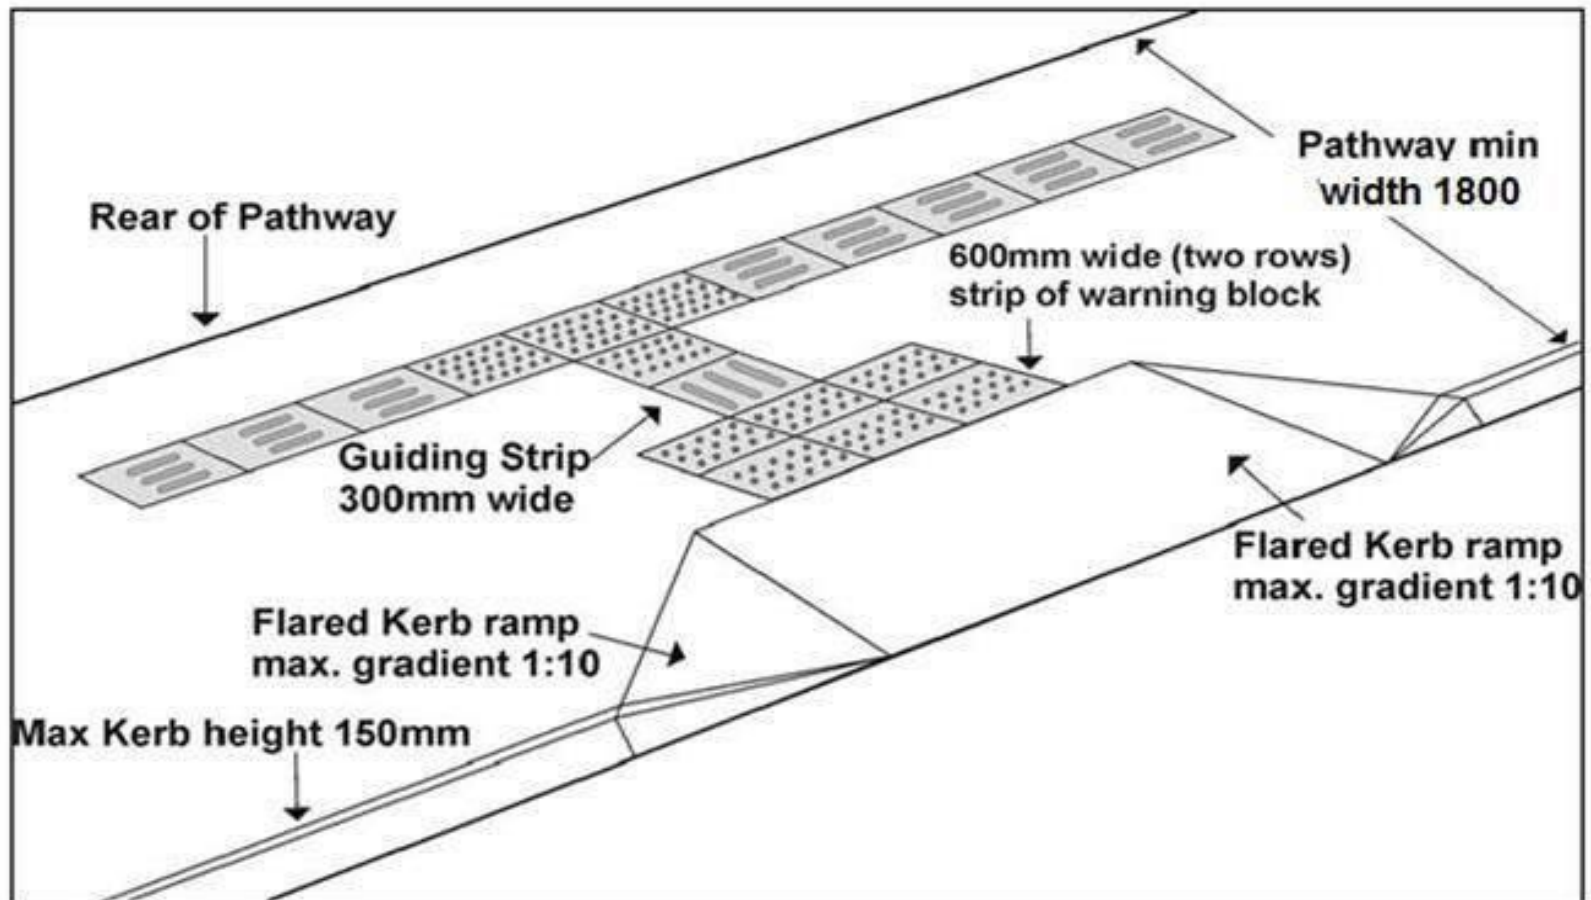

Warning Blocks at Landing

Placement of Warning Blocks for Steps

Maneuvering Space

The minimum area needed for a wheelchair user to move in to or out of a place, or along a pathway.

Wheelchair maneuvering space in toilet

Dropped Kerb

Dropped Kerb: It is like a small ramp built on a footpath or pavement to accommodate the change in level.

Accessibility Toilet

Accessibility Toilet

Continue ...

Common drinking area (water closet)