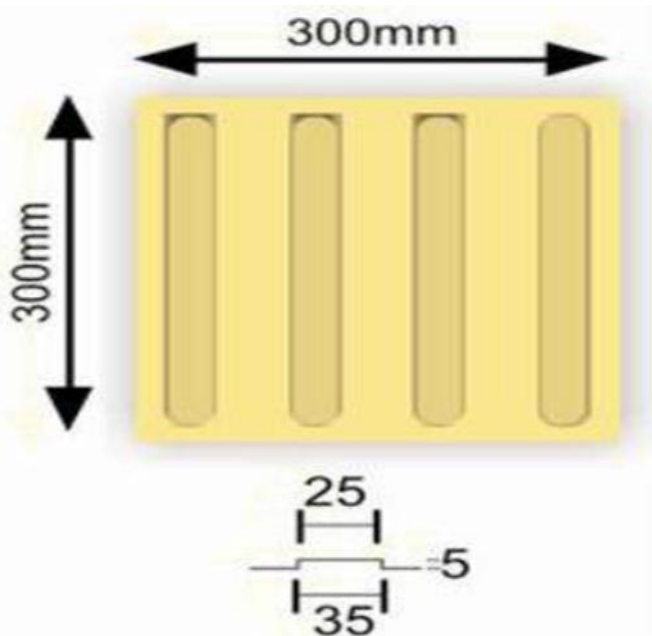

Handrail: A metallic or wooden rail serving as a support or guard at the side of stairway, Platform, corridor etc.

Accessible Route

A continuous, unobstructed path connecting all accessible elements and spaces of a building or facility.

Accessible Route

Directional Tile/Block: A parallel raised bars for guiding the users along an intended safe path.

Continue ...

Continue ...

hand rail 900mm

Hand rail 750mm

contrast colour at
stair edges

Hazard / warning
tile block